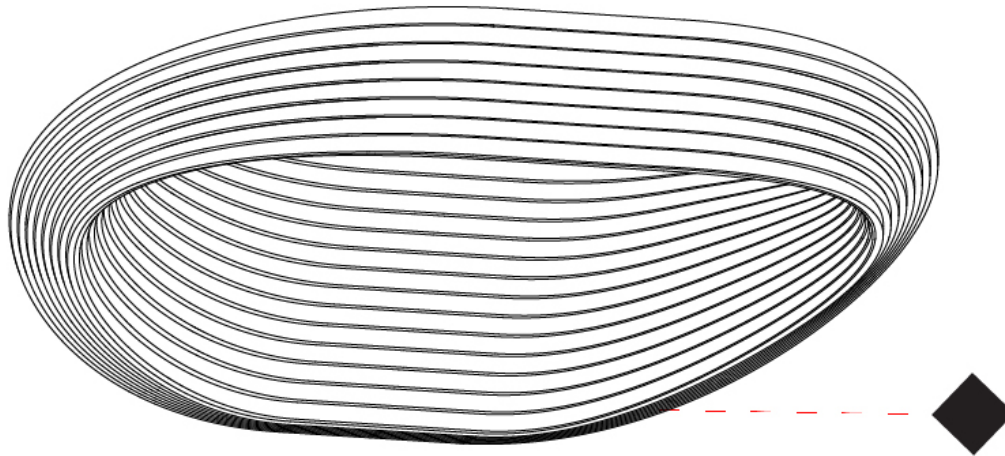

240mm 9 ⁷/₁₆"

175mm 6 ⁷/₈"

90mm 3 ⁹/₁₆"

J-Box cover plate included

D33008

PROJECT	_____
TYPE	_____
SPECIFIER	_____
QUANTITY	_____
DATE	_____

PROJECT	_____
TYPE	_____
SPECIFIER	_____
QUANTITY	_____
DATE	_____