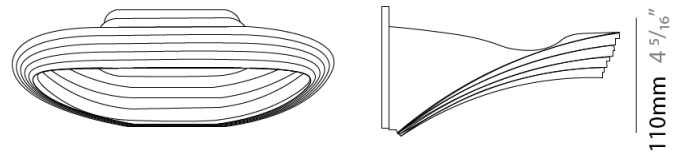

SESTESSA SURFACE

D33004

base number

1. To build a product code in our configurator select the specify button on the base model # product page
2. To build a manual product code on this datasheet choose from the options listed below in blue font and add the suffix to the base model #

GENERAL

Series: Sestessa
Brand: Cini & Nils
Division: Design
Mounting Type: Surface
Mounting Location: Wall
Subcategory: Ambient

PHYSICAL

Length (mm): 330
Length (in): 13
Height (mm): 110
Height (in): 4 ⁵/₁₆
Extension (mm): 240
Extension (in): 9 ⁷/₁₆
Light Distribution: Indirect
Fixture Finish: WHI
Fixture Material: Aluminum

ELECTRICAL

Lamp Type: LED
Total Output Wattage (W): 20
Dimming: Tri-Mode (Non-Dimming and Phase Dimming (120Vac only) and 0-10V Dimming)
Driver Included: Yes
Driver Location: Integrated
Driver Type: Constant Current - Universal
Driver Class: Class 2
Input Voltage (V): 120 - 277
Constant Current (MA): 500

LED

Number of LEDs: 1
Color Temperature (°K): 2800
Nominal Lumen (lm): 2000
CRI: >80 CRI
Lamp Life (hrs): 50000

OPTICAL

RATINGS AND CERTIFICATIONS

Certified By: Certified for North American Standards
IP rating: IP20

PROJECT	
TYPE	
SPECIFIER	
QUANTITY	
DATE	

330mm 13"

240mm 9 ⁷/₁₆"

110mm 4 ⁵/₁₆"