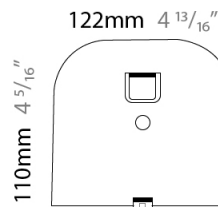

J-Box cover plate included