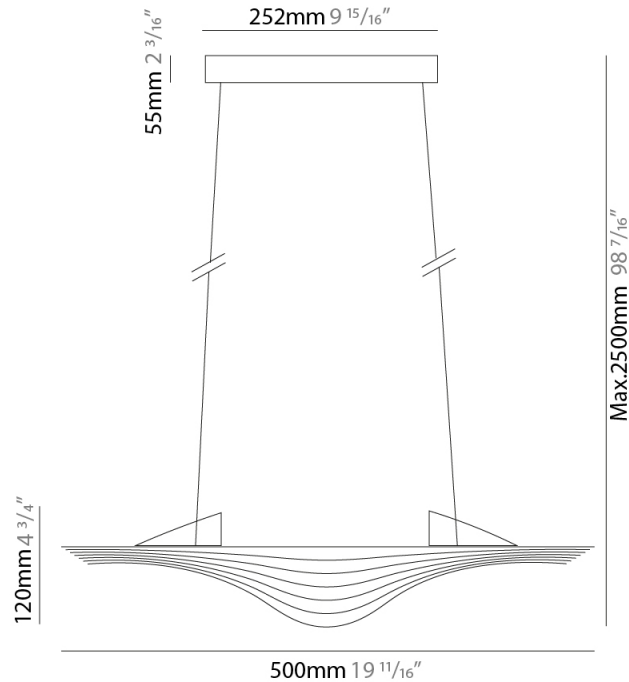

SESTESSA SUSPENSION

D31011

base number

1. To build a product code in our configurator select the specify button on the base model # product page
2. To build a manual product code on this datasheet choose from the options listed below in blue font and add the suffix to the base model #

GENERAL

Series: Sestessa
Brand: Cini & Nils
Division: Design
Mounting Type: Suspension
Mounting Location: Ceiling
Subcategory: Pendant

PHYSICAL

Shape: Round
Diameter (mm): 500
Diameter (in): 19 11/16
Height (mm): 126
Height (in): 4 15/16
Max. Overall Height (mm): 2500
Max. Overall Height (in): 98 7/16
Light Distribution: Indirect
Weight (kg): 5.9
Weight (lbs): 13.0
Fixture Finish: WHI
Fixture Material: Aluminum
Upon Request: Any specified colour

ELECTRICAL

Lamp Type: LED
Total Output Wattage (W): 52
Dimming: Tri-Mode (Non-Dimming and Phase Dimming (120Vac only) and 0-10V Dimming)
Driver Included: Yes
Driver Location: Integrated
Driver Type: Constant Current - Universal
Driver Class: Class 2
Input Voltage (V): 120 - 277
Constant Current (MA): 700

LED

Number of LEDs: 2
Color Temperature (°K): 2800
Nominal Lumen (lm): 4800
CRI: >95 CRI
Lamp Life (hrs): 50000
Upon Request: 3000K / 3500K / 4000K for orders ≥ 5

OPTICAL

RATINGS AND CERTIFICATIONS

Certified By: Certified for North American Standards
IP rating: IP20

PROJECT	
TYPE	
SPECIFIER	
QUANTITY	
DATE