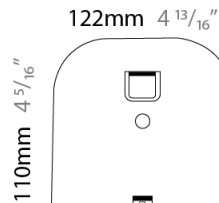

GENERAL

Series: Sestessa
 Brand: Cini & Nils
 Division: Design
 Mounting Type: Suspension
 Mounting Location: Ceiling
 Subcategory: Pendant

PHYSICAL

Shape: Round
 Diameter (mm): 500
 Diameter (in): 19 11/16
 Height (mm): 126
 Height (in): 4 15/16
 Max. Overall Height (mm): 2500
 Max. Overall Height (in): 98 7/16
 Light Distribution: Indirect
 Weight (kg): 5.9
 Weight (lbs): 13.0
 Fixture Finish: WHI
 Fixture Material: Aluminum
 Upon Request: Any specified colour

GENERAL

Series: Sestessa
 Brand: Cini & Nils
 Division: Design
 Mounting Type: Surface
 Mounting Location: Wall
 Subcategory: Ambient

PHYSICAL

Length (mm): 330
 Length (in): 13
 Height (mm): 110
 Height (in): 4 ⁵/₁₆
 Extension (mm): 240
 Extension (in): 9 ⁷/₁₆
 Light Distribution: Indirect
 Fixture Finish: WHI
 Fixture Material: Aluminum

GENERAL

Series: Sestessa
 Brand: Cini & Nils
 Division: Design
 Mounting Type: Surface
 Mounting Location: Wall
 Subcategory: Ambient

PHYSICAL

Length (mm): 240
 Length (in): 9 ⁷/₁₆"
 Width (mm): 50
 Width (in): 1 ¹⁵/₁₆"
 Height (mm): 90
 Height (in): 3 ⁹/₁₆"
 Extension (mm): 175
 Extension (in): 6 ⁷/₈"
 Light Distribution: Indirect
 Weight (kg): 1.0
 Weight (lbs): 2.2
 Fixture Finish: WHI
 Fixture Material: Aluminum

240mm 9 ⁷/₁₆"

175mm 6 ⁷/₈"

90mm 3 ⁹/₁₆"

J-Box cover plate included

D33008

PROJECT	_____
TYPE	_____
SPECIFIER	_____
QUANTITY	_____
DATE	_____

PROJECT	_____
TYPE	_____
SPECIFIER	_____
QUANTITY	_____
DATE	_____